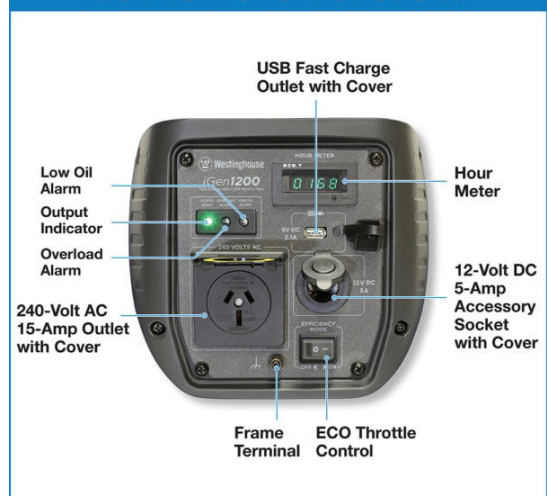

Control Panel Functions

MELBOURNE

136 Fairbank Road
Clayton South, VIC 3169
(03) 9544 4222

SYDNEY

1 St James Place
Seven Hills, NSW 2147
(02) 9899 6699

BRISBANE

31 South Pine Road
Brendale, QLD 4500
(07) 3205 6333