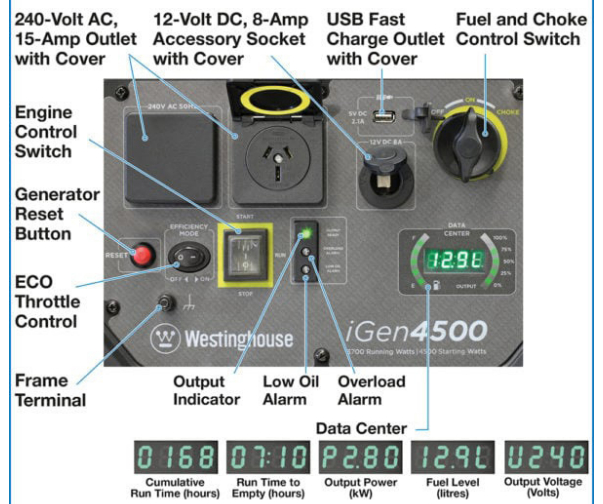

Control Panel Functions