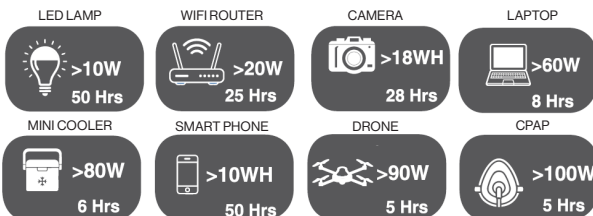

PROUDLY 100% AUSTRALIAN OWNED

**MACFARLANE
GENERATORS**

ESTABLISHED 1949

MAXWATT™
POWER WHEN YOU NEED IT

MXPRO1200i

1200Watt Maxwatt Portable Power Station

PORTABLE | COMPACT | PURE SINE WAVE

Maxwatt MXPRO1200i is a portable power station that can power sensitive devices, power tools and most home appliances.

The Maxwatt MXPRO1200i is powered by an LG Chem high-quality lithium-ion battery with a life cycle of more than 1000 charge cycles. Professional (BMS) battery management system provides eight layers of security protection to keep your power and equipment safe.

Maxwatt MXPRO1200i offers lots of power in a portable, durable, easy-to-use package. Plus, this unit can increase your powering and running time by connecting two models in parallel.

Ideal for camping and caravanning, worksite and backup power. Perfect for running medical equipment such as CPAP machines (up to 16hrs run time).

Includes: Carry Bag | AC Charger | Parallel Cable
Car Charging Cable | User Manual

FEATURES

- Pure Sine Wave Technology
- Wireless Charging for Smart Devices
- 5 Stage LED Light Bar
- Multi Outlets Options
- Professional Battery Management System (BMS)
- Solar Input - Advanced MPPT