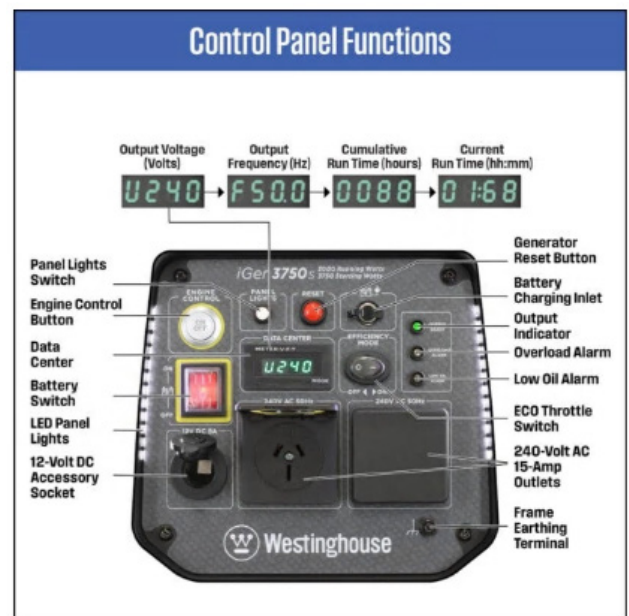

FEATURES

- Digital Inverter Technology
- Mains Quality Electricity
- Compact and Lightweight
- Clean Air Technology
- Super Quiet
- Plug and Play
- Long Running
- Easy to Maintain
- Warranty Protection