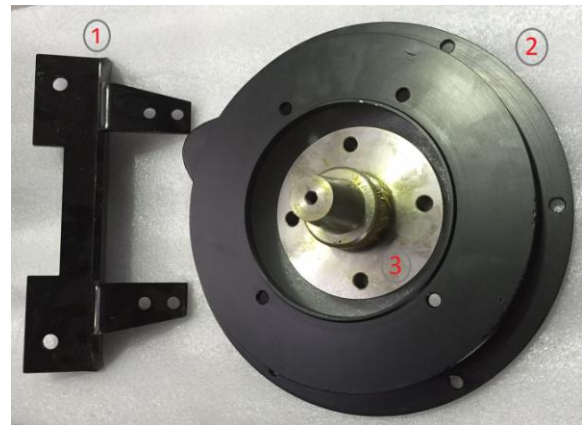

Kubota GL Kit

RELIABLE > POWER

RFL ALTERNATOR KEY BENEFITS

- ✓ COMPACT AND LIGHT
- ✓ MORE POWER
- ✓ LONGER LIFE
- ✓ EASY TO FIT
- ✓ 15% SAVING IN FUEL
- ✓ LOW SERVICE COSTS

Magnetic Flux Technology operates without electronics, uses less fuel while providing more power.

PRODUCT OVERVIEW

The RFL Kubota refit kit is an ideal alternative for the Kubota GL6000 and GL9000 gensets. The kit comes complete with :

- RFL PMG alternator.
- Mounting foot (1)
- Adaptor housing (2)
- Taper drive shaft (3)